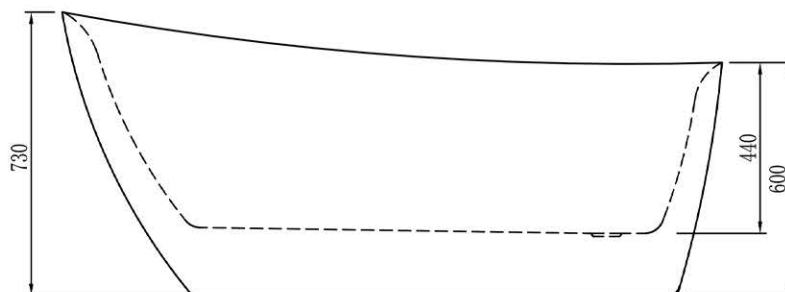

Cayden 1700mm Freestanding Bath

- 1700mm freestanding bath
- Cannot be drilled for tap holes
- Only suitable for freestanding or wall mounted taps.
- High grade acrylic
- White Finish

Product Dimensions

The information contained on this page was correct at date of issue. Fitting dimensions are provided as a guide only. Some variation may occur due to manufacturing tolerances. We pursue a policy of continuing improvement in design and performance of our products and so reserve the right to change specifications without prior notice. All sizes are listed as accurate as possible however they can vary slightly. Please allow a variant of approx 10-20mm on certain products.