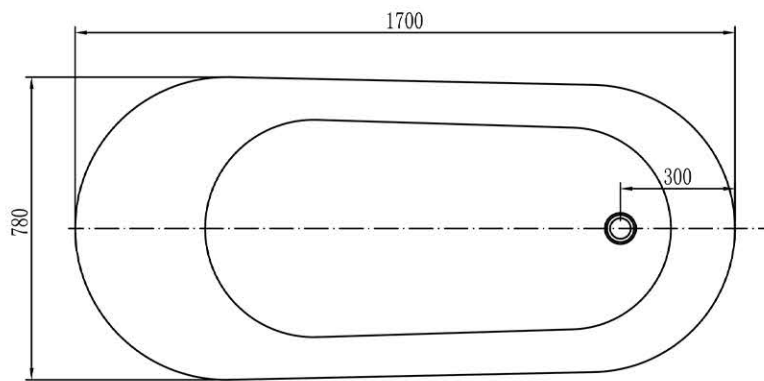

Cayden 1700mm Freestanding Bath

- 1700mm freestanding bath
- Cannot be drilled for tap holes
- Only suitable for freestanding or wall mounted taps.
- High grade acrylic
- White Finish

Product Dimensions

The information contained on this page was correct at date of issue. Fitting dimensions are provided as a guide only. Some variation may occur due to manufacturing tolerances. We pursue a policy of continuing improvement in design and performance of our products and so reserve the right to change specifications without prior notice. All sizes are listed as accurate as possible however they can vary slightly. Please allow a variant of approx 10-20mm on certain products.