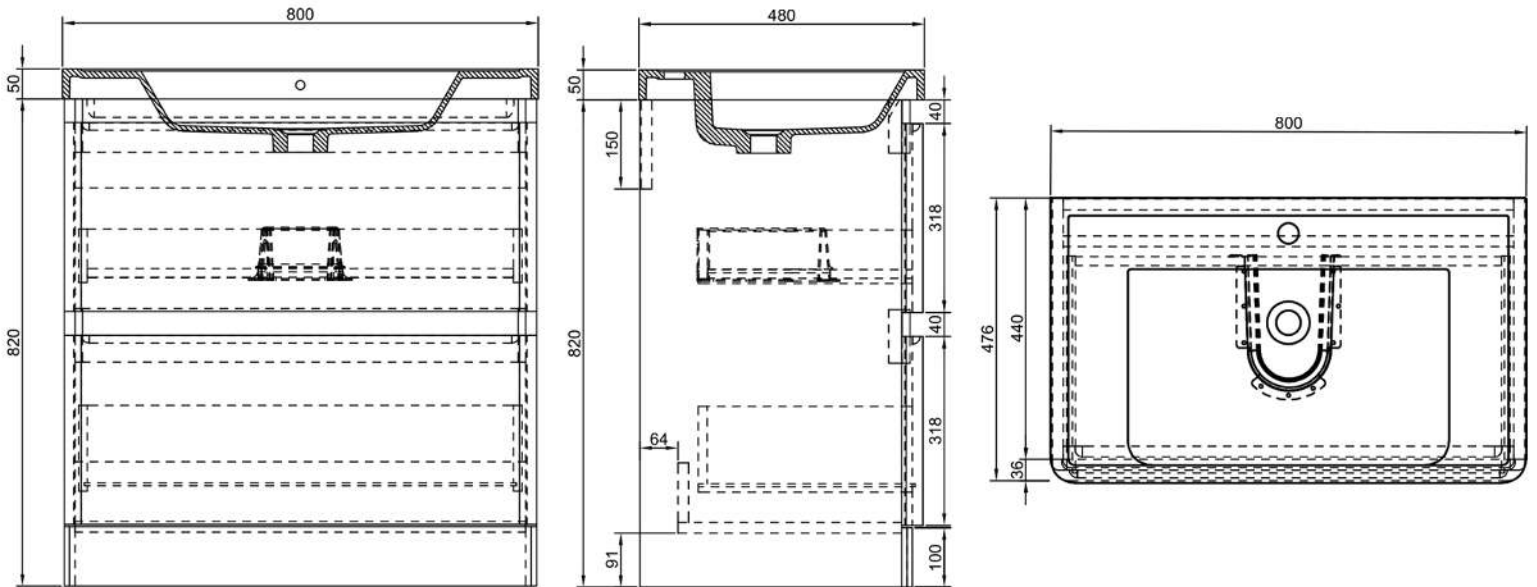

The information contained on this page was correct at date of issue. Fitting dimensions are provided as a guide only. Some variation may occur due to manufacturing tolerances. We pursue a policy of continuing improvement in design and performance of our products and so reserve the right to change specifications without prior notice. All sizes are listed as accurate as possible however they can vary slightly. Please allow a variant of approx 10-20mm on certain products.