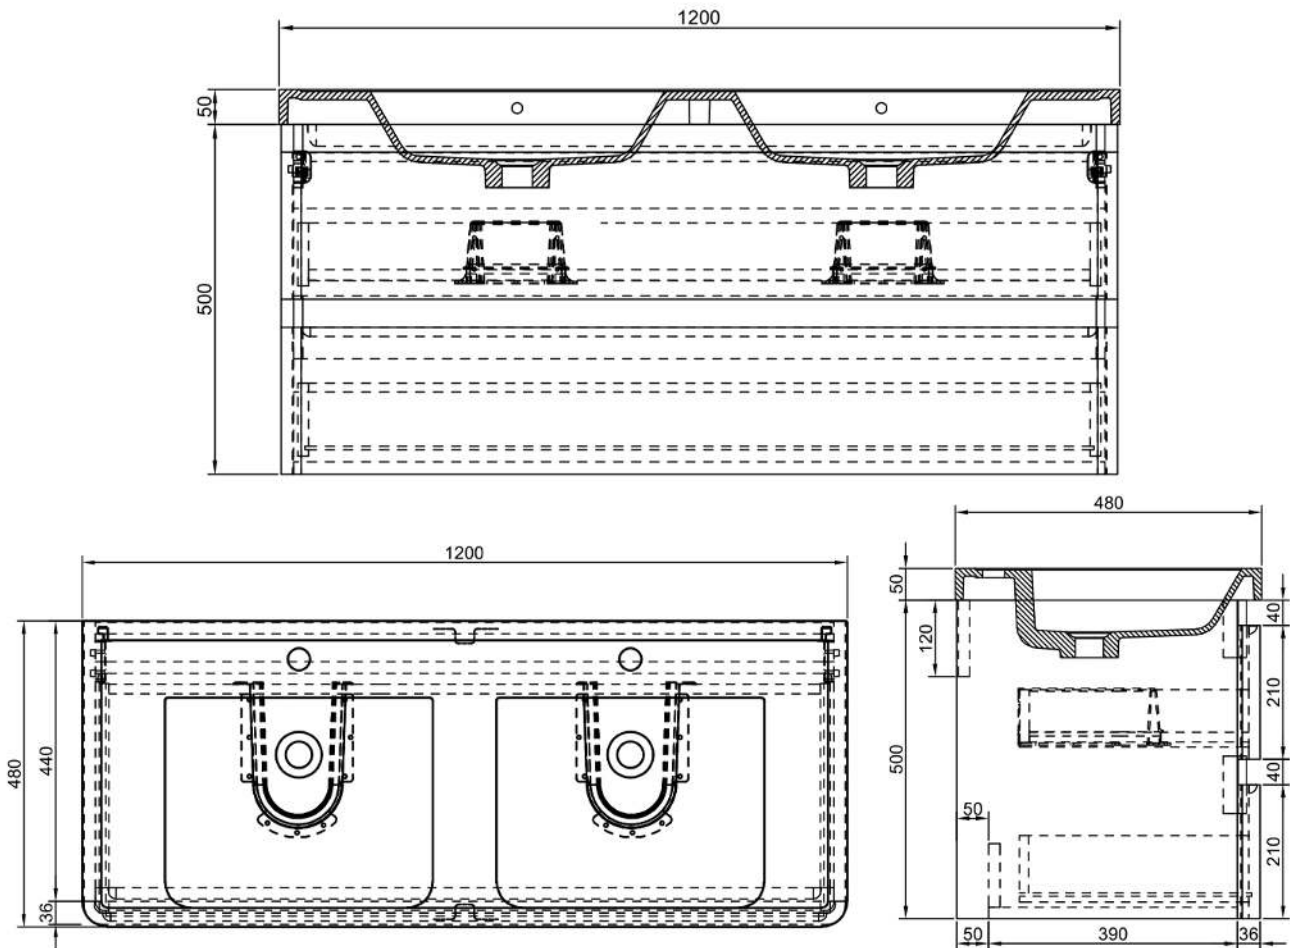

Atti
Innovational Bathrooms

GROSVENOR
Bathroom Furniture

www.attibathrooms.com

Grosvenor 1200mm Wall Hung Vanity Unit

- Available in both white & anthracite finishes.
- Soft close drawers.
- CE approved.
- Concealed handles.
- Matching wall columns also available.

Product Dimensions

The information contained on this page was correct at date of issue. Fitting dimensions are provided as a guide only. Some variation may occur due to manufacturing tolerances. We pursue a policy of continuing improvement in design and performance of our products and so reserve the right to change specifications without prior notice. All sizes are listed as accurate as possible however they can vary slightly. Please allow a variant of approx 10-20mm on certain products.

Grosvenor 500mm Floorstanding Vanity Unit

- Available in both white & anthracite finishes.
- Soft close doors.
- CE approved.
- Concealed handles.
- Matching wall columns also available.

Product Dimensions