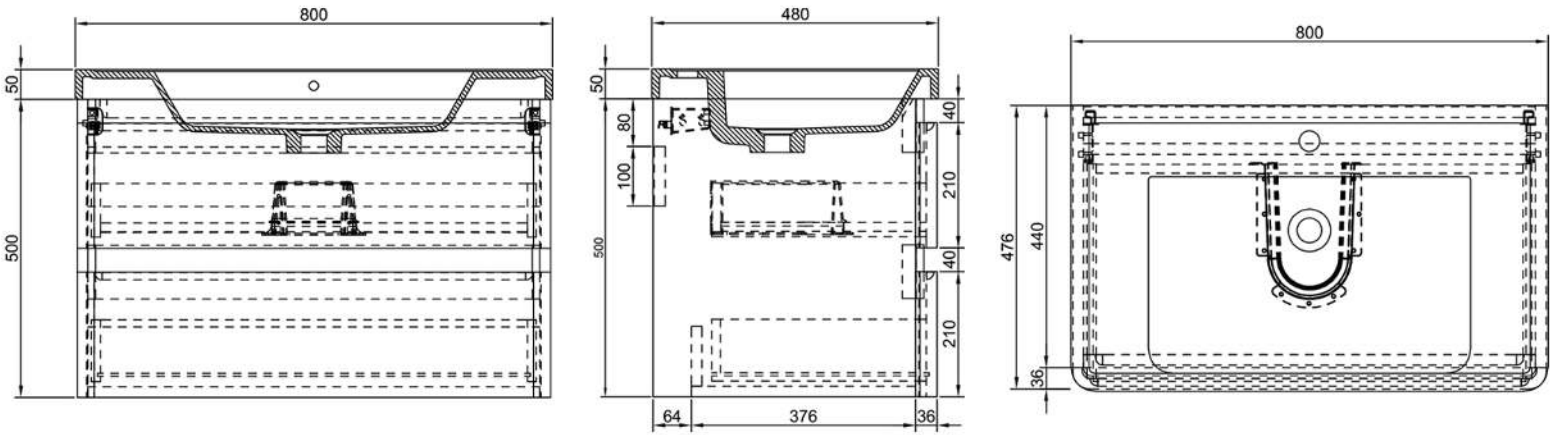

The information contained on this page was correct at date of issue. Fitting dimensions are provided as a guide only. Some variation may occur due to manufacturing tolerances. We pursue a policy of continuing improvement in design and performance of our products and so reserve the right to change specifications without prior notice. All sizes are listed as accurate as possible however they can vary slightly. Please allow a variant of approx 10-20mm on certain products.