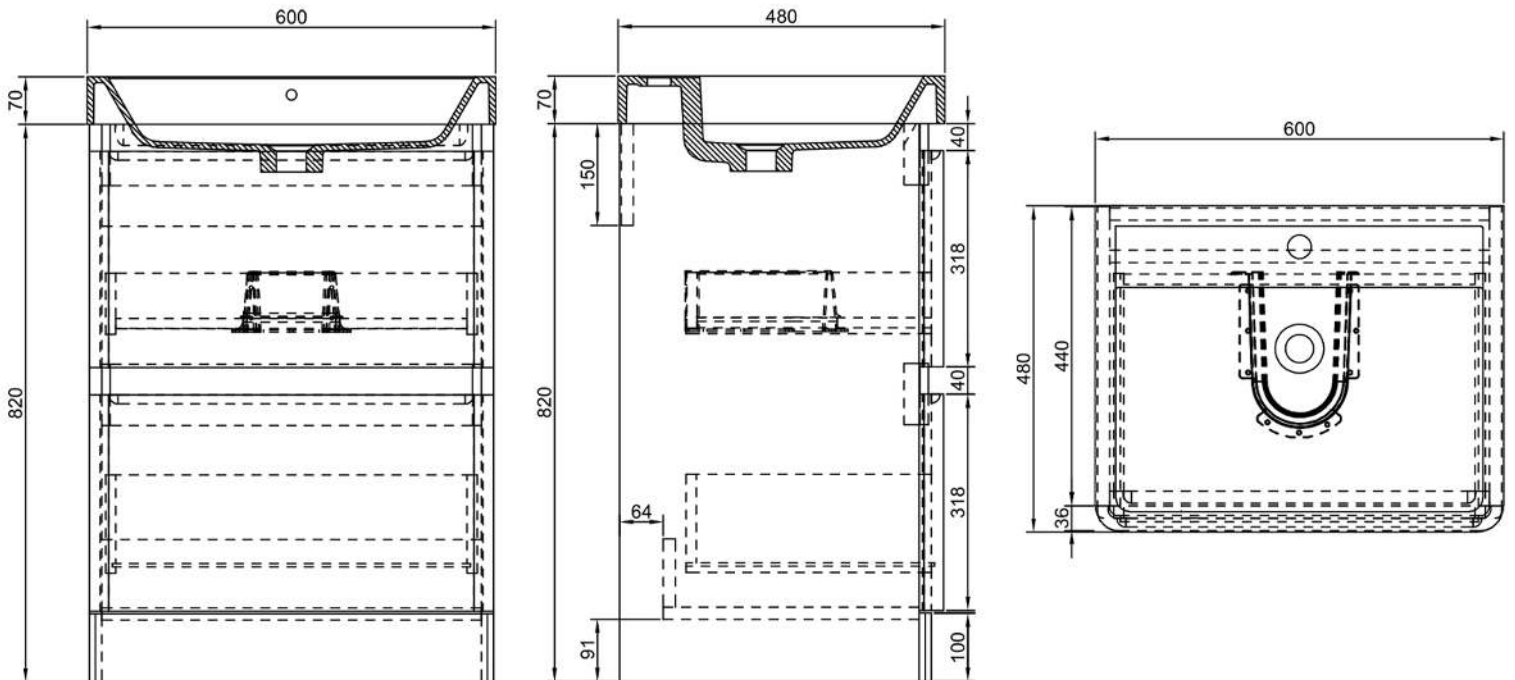

The information contained on this page was correct at date of issue. Fitting dimensions are provided as a guide only. Some variation may occur due to manufacturing tolerances. We pursue a policy of continuing improvement in design and performance of our products and so reserve the right to change specifications without prior notice. All sizes are listed as accurate as possible however they can vary slightly. Please allow a variant of approx 10-20mm on certain products.