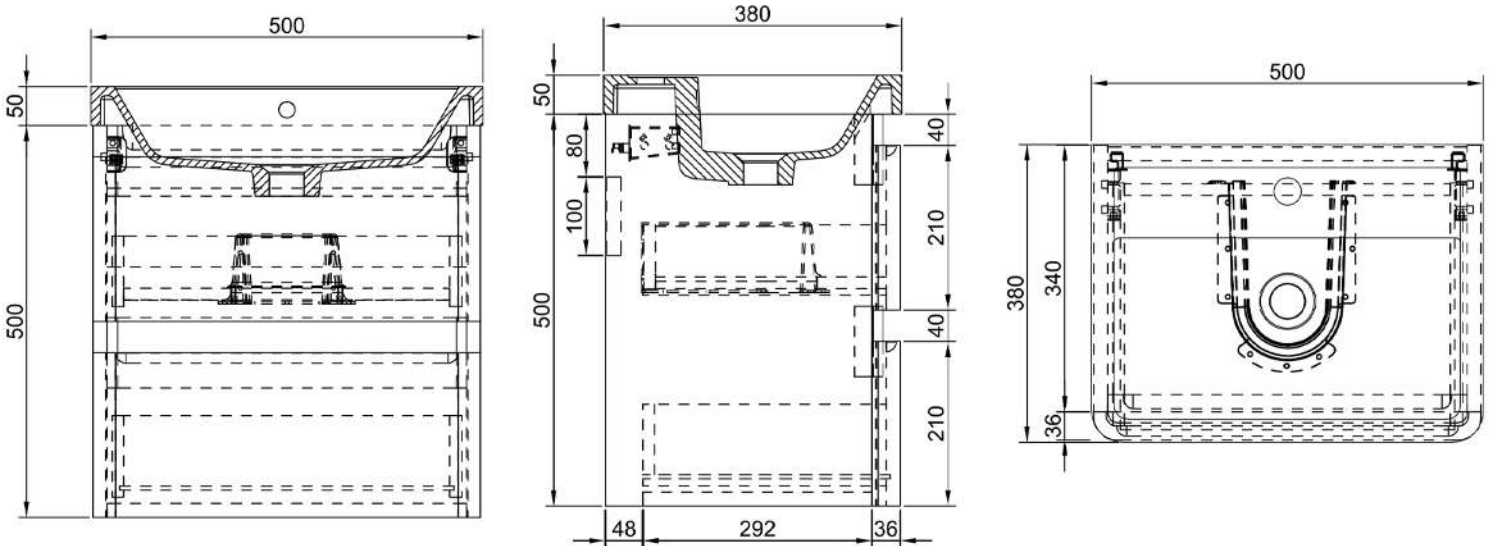

The information contained on this page was correct at date of issue. Fitting dimensions are provided as a guide only. Some variation may occur due to manufacturing tolerances. We pursue a policy of continuing improvement in design and performance of our products and so reserve the right to change specifications without prior notice. All sizes are listed as accurate as possible however they can vary slightly. Please allow a variant of approx 10-20mm on certain products.