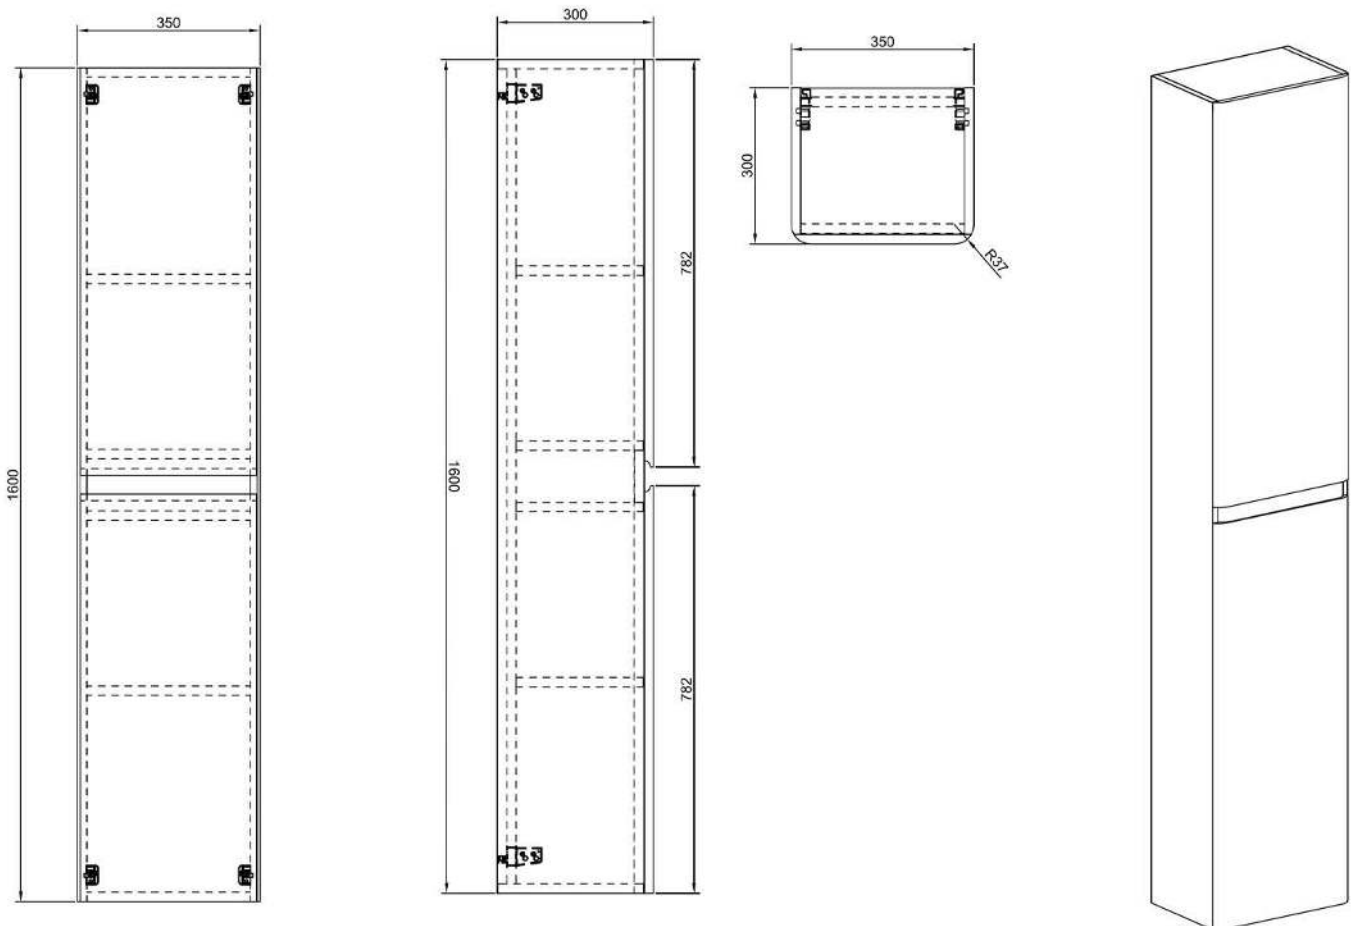

Product Dimensions

The information contained on this page was correct at date of issue. Fitting dimensions are provided as a guide only. Some variation may occur due to manufacturing tolerances. We pursue a policy of continuing improvement in design and performance of our products and so reserve the right to change specifications without prior notice. All sizes are listed as accurate as possible however they can vary slightly. Please allow a variant of approx 10-20mm on certain products.