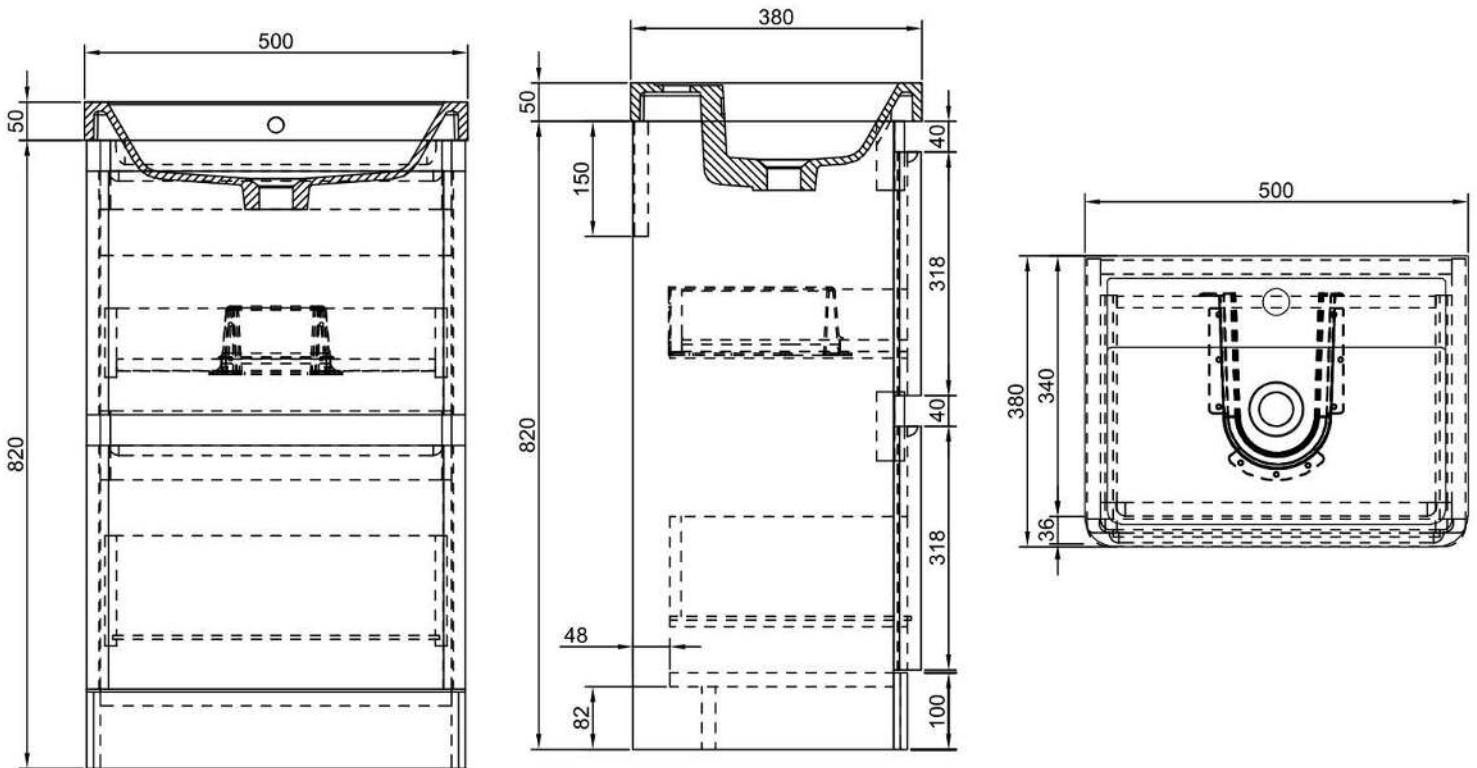

Product Dimensions

The information contained on this page was correct at date of issue. Fitting dimensions are provided as a guide only. Some variation may occur due to manufacturing tolerances. We pursue a policy of continuing improvement in design and performance of our products and so reserve the right to change specifications without prior notice. All sizes are listed as accurate as possible however they can vary slightly. Please allow a variant of approx 10-20mm on certain products.

Grosvenor 500mm Floorstanding Vanity Unit

- Available in both white & anthracite finishes.
- Soft close doors.
- CE approved.
- Concealed handles.
- Matching wall columns also available.

Product Dimensions

The information contained on this page was correct at date of issue. Fitting dimensions are provided as a guide only. Some variation may occur due to manufacturing tolerances. We pursue a policy of continuing improvement in design and performance of our products and so reserve the right to change specifications without prior notice. All sizes are listed as accurate as possible however they can vary slightly. Please allow a variant of approx 10-20mm on certain products.