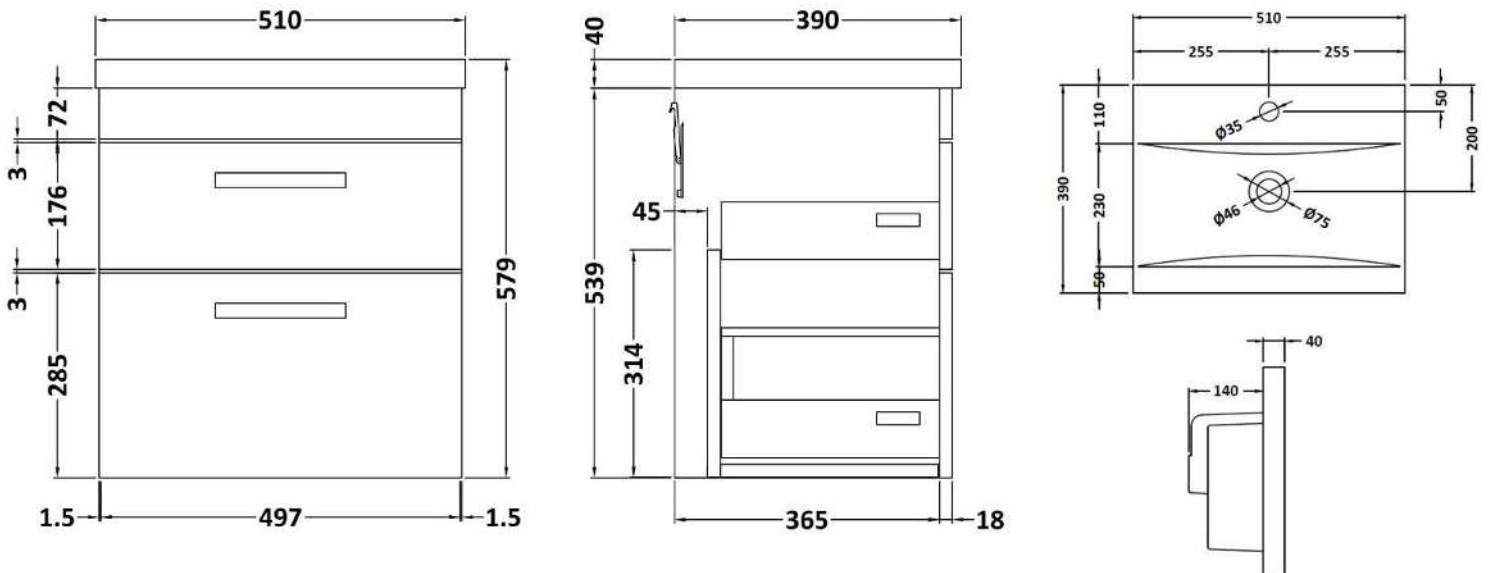

**Product Dimensions**

The information contained on this page was correct at date of issue. Fitting dimensions are provided as a guide only. Some variation may occur due to manufacturing tolerances. We pursue a policy of continuing improvement in design and performance of our products and so reserve the right to change specifications without prior notice. All sizes are listed as accurate as possible however they can vary slightly. Please allow a variant of approx 10-20mm on certain products.

**Malone 500mm Wall Hung Vanity Unit**

- Gloss White finish.
- High quality vitreous china thin edged basin.
- Soft close drawers.
- CE approved.

**Product Dimensions**

The information contained on this page was correct at date of issue. Fitting dimensions are provided as a guide only. Some variation may occur due to manufacturing tolerances. We pursue a policy of continuing improvement in design and performance of our products and so reserve the right to change specifications without prior notice. All sizes are listed as accurate as possible however they can vary slightly. Please allow a variant of approx 10-20mm on certain products.

**Malone 600mm Floorstanding Vanity Unit**

- Gloss White finish.
- High quality vitreous china thin edged basin.
- Soft close drawers.
- CE approved.

**Product Dimensions**

The information contained on this page was correct at date of issue. Fitting dimensions are provided as a guide only. Some variation may occur due to manufacturing tolerances. We pursue a policy of continuing improvement in design and performance of our products and so reserve the right to change specifications without prior notice. All sizes are listed as accurate as possible however they can vary slightly. Please allow a variant of approx 10-20mm on certain products.