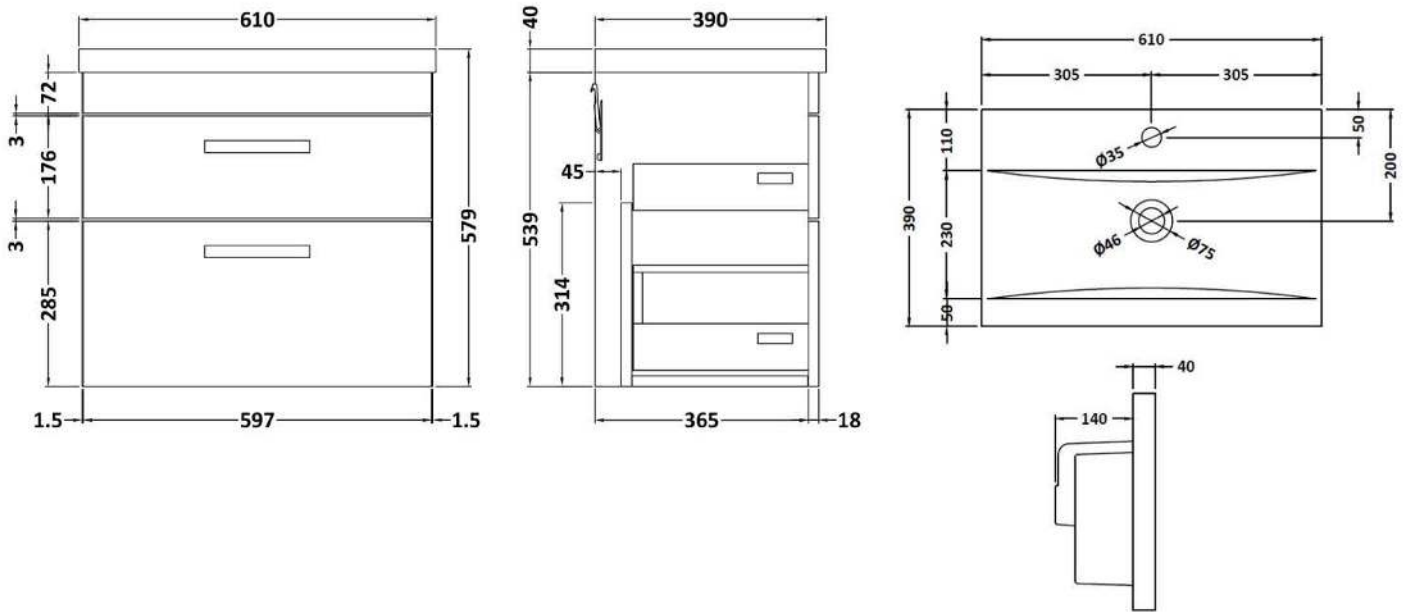

**Malone 500mm Wall Hung Vanity Unit**

- Gloss White finish.
- High quality vitreous china thin edged basin.
- Soft close drawers.
- CE approved.

**Product Dimensions**

The information contained on this page was correct at date of issue. Fitting dimensions are provided as a guide only. Some variation may occur due to manufacturing tolerances. We pursue a policy of continuing improvement in design and performance of our products and so reserve the right to change specifications without prior notice. All sizes are listed as accurate as possible however they can vary slightly. Please allow a variant of approx 10-20mm on certain products.

**Malone 600mm Floorstanding Vanity Unit**

- Gloss White finish.
- High quality vitreous china thin edged basin.
- Soft close drawers.
- CE approved.

**Product Dimensions**

The information contained on this page was correct at date of issue. Fitting dimensions are provided as a guide only. Some variation may occur due to manufacturing tolerances. We pursue a policy of continuing improvement in design and performance of our products and so reserve the right to change specifications without prior notice. All sizes are listed as accurate as possible however they can vary slightly. Please allow a variant of approx 10-20mm on certain products.

**Malone 600mm Wall Hung Vanity Unit**

- Gloss White finish.
- High quality vitreous china thin edged basin.
- Soft close drawers.
- CE approved.

**Product Dimensions**

The information contained on this page was correct at date of issue. Fitting dimensions are provided as a guide only. Some variation may occur due to manufacturing tolerances. We pursue a policy of continuing improvement in design and performance of our products and so reserve the right to change specifications without prior notice. All sizes are listed as accurate as possible however they can vary slightly. Please allow a variant of approx 10-20mm on certain products.