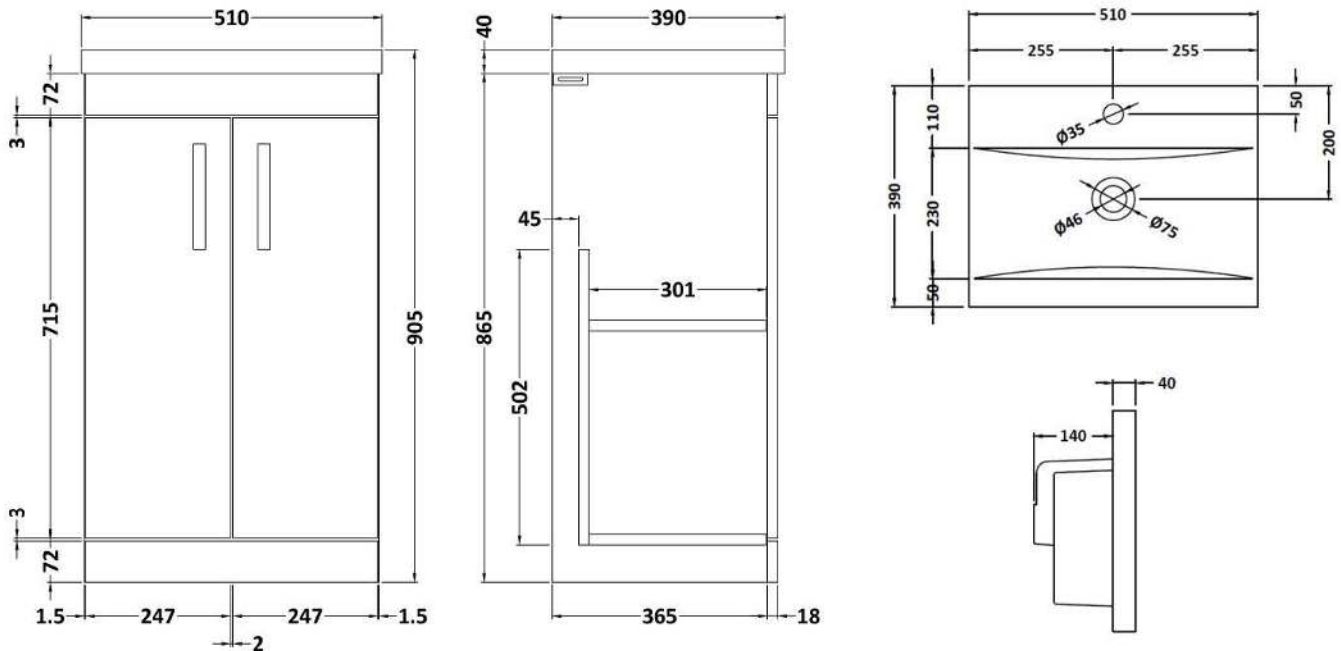

**Product Dimensions**

The information contained on this page was correct at date of issue. Fitting dimensions are provided as a guide only. Some variation may occur due to manufacturing tolerances. We pursue a policy of continuing improvement in design and performance of our products and so reserve the right to change specifications without prior notice. All sizes are listed as accurate as possible however they can vary slightly. Please allow a variant of approx 10-20mm on certain products.

**Malone 500mm Wall Hung Vanity Unit**

- Gloss White finish.
- High quality vitreous china thin edged basin.
- Soft close drawers.
- CE approved.

**Product Dimensions**

The information contained on this page was correct at date of issue. Fitting dimensions are provided as a guide only. Some variation may occur due to manufacturing tolerances. We pursue a policy of continuing improvement in design and performance of our products and so reserve the right to change specifications without prior notice. All sizes are listed as accurate as possible however they can vary slightly. Please allow a variant of approx 10-20mm on certain products.

**Malone 600mm Floorstanding Vanity Unit**

- Gloss White finish.
- High quality vitreous china thin edged basin.
- Soft close drawers.
- CE approved.

**Product Dimensions**

The information contained on this page was correct at date of issue. Fitting dimensions are provided as a guide only. Some variation may occur due to manufacturing tolerances. We pursue a policy of continuing improvement in design and performance of our products and so reserve the right to change specifications without prior notice. All sizes are listed as accurate as possible however they can vary slightly. Please allow a variant of approx 10-20mm on certain products.