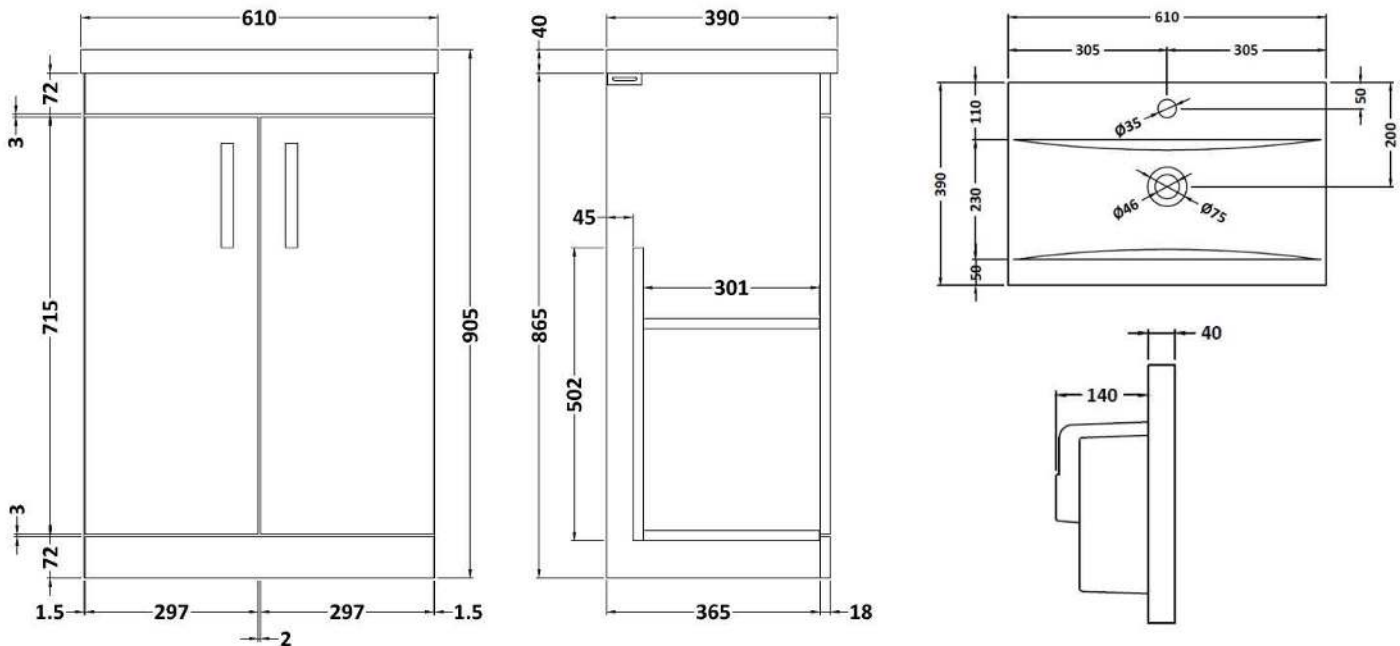

**Product Dimensions**

The information contained on this page was correct at date of issue. Fitting dimensions are provided as a guide only. Some variation may occur due to manufacturing tolerances. We pursue a policy of continuing improvement in design and performance of our products and so reserve the right to change specifications without prior notice. All sizes are listed as accurate as possible however they can vary slightly. Please allow a variant of approx 10-20mm on certain products.

**Malone 500mm Wall Hung Vanity Unit**

- Gloss White finish.
- High quality vitreous china thin edged basin.
- Soft close drawers.
- CE approved.

**Product Dimensions**

The information contained on this page was correct at date of issue. Fitting dimensions are provided as a guide only. Some variation may occur due to manufacturing tolerances. We pursue a policy of continuing improvement in design and performance of our products and so reserve the right to change specifications without prior notice. All sizes are listed as accurate as possible however they can vary slightly. Please allow a variant of approx 10-20mm on certain products.

**Malone 600mm Floorstanding Vanity Unit**

- Gloss White finish.
- High quality vitreous china thin edged basin.
- Soft close drawers.
- CE approved.

**Product Dimensions**

The information contained on this page was correct at date of issue. Fitting dimensions are provided as a guide only. Some variation may occur due to manufacturing tolerances. We pursue a policy of continuing improvement in design and performance of our products and so reserve the right to change specifications without prior notice. All sizes are listed as accurate as possible however they can vary slightly. Please allow a variant of approx 10-20mm on certain products.