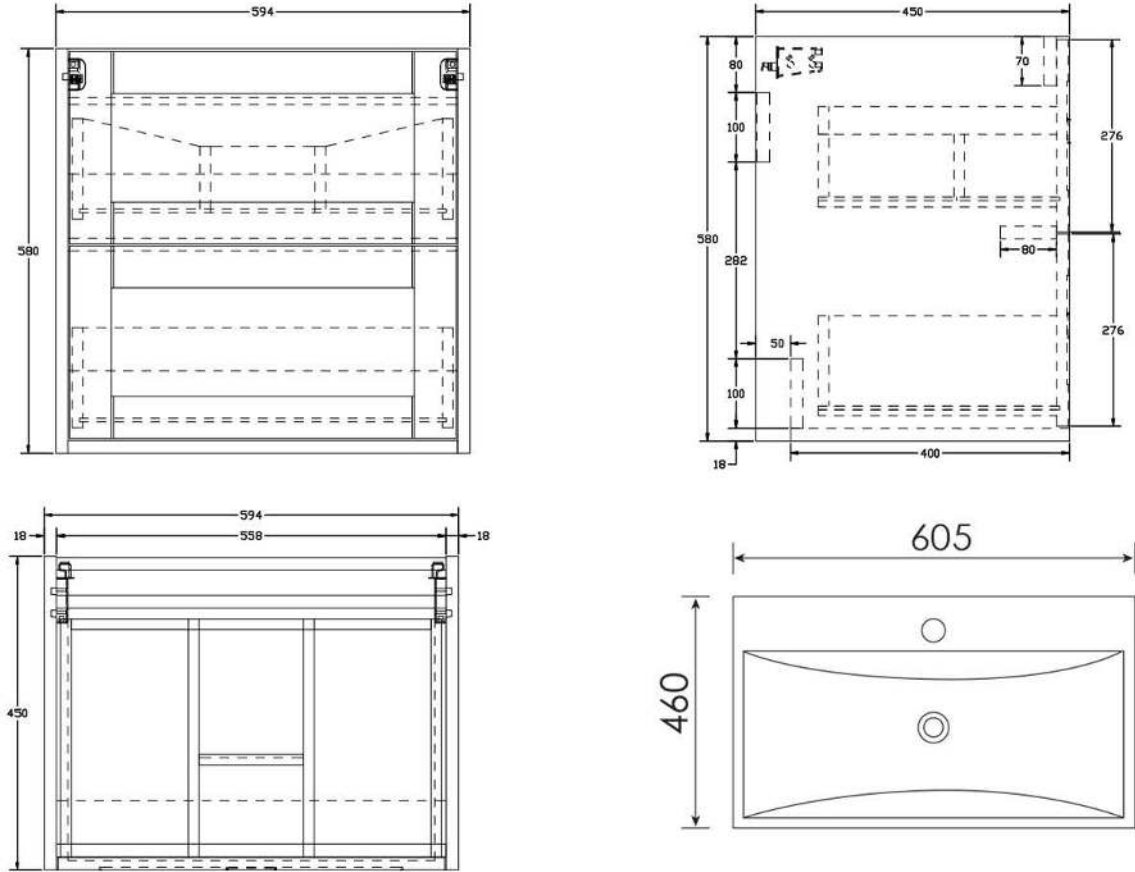

Atti
Innovational Bathrooms

MAPLE
Bathroom Furniture

www.attibathrooms.com

Maple 600mm Wall Hung Vanity Unit

- Modern pink finish.
- Soft close drawers.
- Brushed brass handles.
- CE approved.
- Matching wall hung column available.

Product Dimensions

The information contained on this page was correct at date of issue. Fitting dimensions are provided as a guide only. Some variation may occur due to manufacturing tolerances. We pursue a policy of continuing improvement in design and performance of our products and so reserve the right to change specifications without prior notice. All sizes are listed as accurate as possible however they can vary slightly. Please allow a variant of approx 10-20mm on certain products.

Maple 800mm Wall Hung Vanity Unit

- Modern pink finish.
- Soft close drawers.
- Brushed brass handles.
- CE approved.
- Matching wall hung column available.

Product Dimensions

The information contained on this page was correct at date of issue. Fitting dimensions are provided as a guide only. Some variation may occur due to manufacturing tolerances. We pursue a policy of continuing improvement in design and performance of our products and so reserve the right to change specifications without prior notice. All sizes are listed as accurate as possible however they can vary slightly. Please allow a variant of approx 10-20mm on certain products.