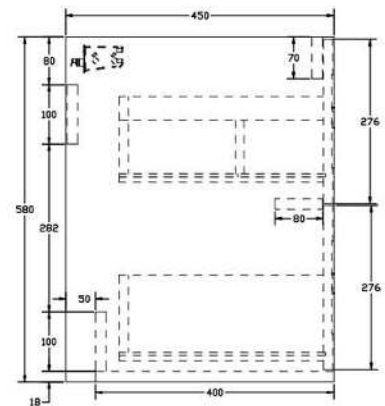

Product Dimensions

The information contained on this page was correct at date of issue. Fitting dimensions are provided as a guide only. Some variation may occur due to manufacturing tolerances. We pursue a policy of continuing improvement in design and performance of our products and so reserve the right to change specifications without prior notice. All sizes are listed as accurate as possible however they can vary slightly. Please allow a variant of approx 10-20mm on certain products.

Maple 800mm Wall Hung Vanity Unit

- Modern pink finish.
- Soft close drawers.
- Brushed brass handles.
- CE approved.
- Matching wall hung column available.

Product Dimensions

The information contained on this page was correct at date of issue. Fitting dimensions are provided as a guide only. Some variation may occur due to manufacturing tolerances. We pursue a policy of continuing improvement in design and performance of our products and so reserve the right to change specifications without prior notice. All sizes are listed as accurate as possible however they can vary slightly. Please allow a variant of approx 10-20mm on certain products.

Maple 1200mm Wall Hung Vanity Unit

- Modern pink finish.
- Soft close drawers.
- Brushed brass handles.
- CE approved.
- Matching wall hung column available.

Product Dimensions

The information contained on this page was correct at date of issue. Fitting dimensions are provided as a guide only. Some variation may occur due to manufacturing tolerances. We pursue a policy of continuing improvement in design and performance of our products and so reserve the right to change specifications without prior notice. All sizes are listed as accurate as possible however they can vary slightly. Please allow a variant of approx 10-20mm on certain products.