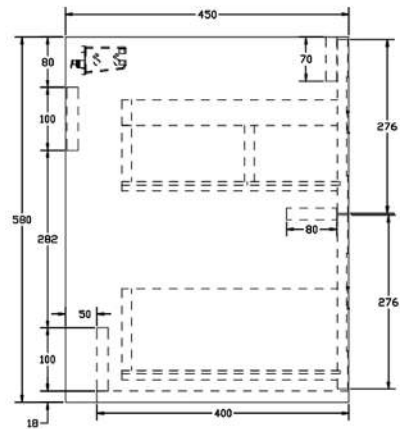

Product Dimensions

The information contained on this page was correct at date of issue. Fitting dimensions are provided as a guide only. Some variation may occur due to manufacturing tolerances. We pursue a policy of continuing improvement in design and performance of our products and so reserve the right to change specifications without prior notice. All sizes are listed as accurate as possible however they can vary slightly. Please allow a variant of approx 10-20mm on certain products.

Maple 800mm Wall Hung Vanity Unit

- Modern pink finish.
- Soft close drawers.
- Brushed brass handles.
- CE approved.
- Matching wall hung column available.

Product Dimensions

The information contained on this page was correct at date of issue. Fitting dimensions are provided as a guide only. Some variation may occur due to manufacturing tolerances. We pursue a policy of continuing improvement in design and performance of our products and so reserve the right to change specifications without prior notice. All sizes are listed as accurate as possible however they can vary slightly. Please allow a variant of approx 10-20mm on certain products.

Maple 1200mm Wall Hung Vanity Unit

- Modern pink finish.
- Soft close drawers.
- Brushed brass handles.
- CE approved.
- Matching wall hung column available.

Product Dimensions

The information contained on this page was correct at date of issue. Fitting dimensions are provided as a guide only. Some variation may occur due to manufacturing tolerances. We pursue a policy of continuing improvement in design and performance of our products and so reserve the right to change specifications without prior notice. All sizes are listed as accurate as possible however they can vary slightly. Please allow a variant of approx 10-20mm on certain products.