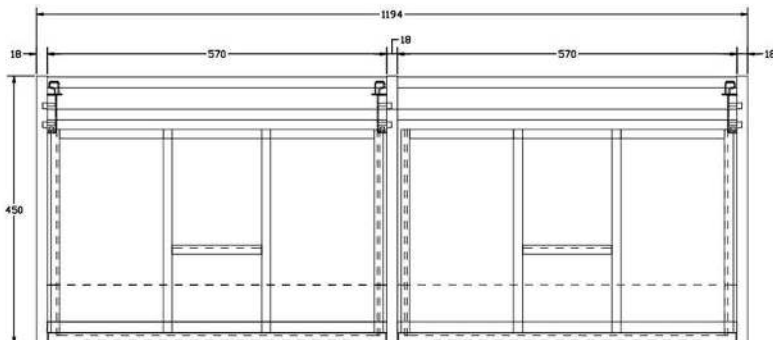

Product Dimensions

The information contained on this page was correct at date of issue. Fitting dimensions are provided as a guide only. Some variation may occur due to manufacturing tolerances. We pursue a policy of continuing improvement in design and performance of our products and so reserve the right to change specifications without prior notice. All sizes are listed as accurate as possible however they can vary slightly. Please allow a variant of approx 10-20mm on certain products.

Maple 800mm Wall Hung Vanity Unit

- Modern pink finish.
- Soft close drawers.
- Brushed brass handles.
- CE approved.
- Matching wall hung column available.

Product Dimensions

The information contained on this page was correct at date of issue. Fitting dimensions are provided as a guide only. Some variation may occur due to manufacturing tolerances. We pursue a policy of continuing improvement in design and performance of our products and so reserve the right to change specifications without prior notice. All sizes are listed as accurate as possible however they can vary slightly. Please allow a variant of approx 10-20mm on certain products.

Maple 1200mm Wall Hung Vanity Unit

- Modern pink finish.
- Soft close drawers.
- Brushed brass handles.
- CE approved.
- Matching wall hung column available.

Product Dimensions

The information contained on this page was correct at date of issue. Fitting dimensions are provided as a guide only. Some variation may occur due to manufacturing tolerances. We pursue a policy of continuing improvement in design and performance of our products and so reserve the right to change specifications without prior notice. All sizes are listed as accurate as possible however they can vary slightly. Please allow a variant of approx 10-20mm on certain products.