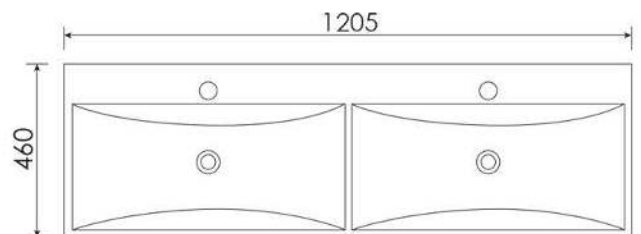

Product Dimensions

The information contained on this page was correct at date of issue. Fitting dimensions are provided as a guide only. Some variation may occur due to manufacturing tolerances. We pursue a policy of continuing improvement in design and performance of our products and so reserve the right to change specifications without prior notice. All sizes are listed as accurate as possible however they can vary slightly. Please allow a variant of approx 10-20mm on certain products.

Maple 800mm Wall Hung Vanity Unit

- Modern pink finish.
- Soft close drawers.
- Brushed brass handles.
- CE approved.
- Matching wall hung column available.

Product Dimensions

The information contained on this page was correct at date of issue. Fitting dimensions are provided as a guide only. Some variation may occur due to manufacturing tolerances. We pursue a policy of continuing improvement in design and performance of our products and so reserve the right to change specifications without prior notice. All sizes are listed as accurate as possible however they can vary slightly. Please allow a variant of approx 10-20mm on certain products.

Maple 1200mm Wall Hung Vanity Unit

- Modern pink finish.
- Soft close drawers.
- Brushed brass handles.
- CE approved.
- Matching wall hung column available.

Product Dimensions

The information contained on this page was correct at date of issue. Fitting dimensions are provided as a guide only. Some variation may occur due to manufacturing tolerances. We pursue a policy of continuing improvement in design and performance of our products and so reserve the right to change specifications without prior notice. All sizes are listed as accurate as possible however they can vary slightly. Please allow a variant of approx 10-20mm on certain products.