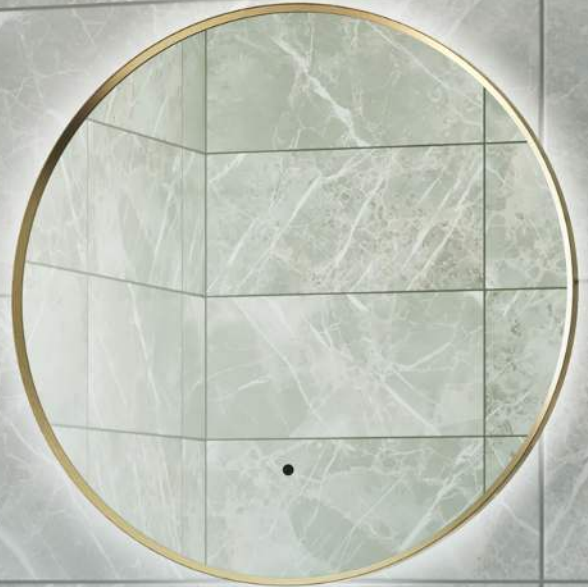

Atti
Innovational Bathrooms

MAPLE
Bathroom Furniture

www.attibathrooms.com

Maple 600mm Wall Hung Vanity Unit

- Modern pink finish.
- Soft close drawers.
- Brushed brass handles.
- CE approved.
- Matching wall hung column available.

Maple 800mm Wall Hung Vanity Unit

- Modern pink finish.
- Soft close drawers.
- Brushed brass handles.
- CE approved.
- Matching wall hung column available.

Product Dimensions

The information contained on this page was correct at date of issue. Fitting dimensions are provided as a guide only. Some variation may occur due to manufacturing tolerances. We pursue a policy of continuing improvement in design and performance of our products and so reserve the right to change specifications without prior notice. All sizes are listed as accurate as possible however they can vary slightly. Please allow a variant of approx 10-20mm on certain products.

Maple 1200mm Wall Hung Vanity Unit

- Modern pink finish.
- Soft close drawers.
- Brushed brass handles.
- CE approved.
- Matching wall hung column available.

Product Dimensions

The information contained on this page was correct at date of issue. Fitting dimensions are provided as a guide only. Some variation may occur due to manufacturing tolerances. We pursue a policy of continuing improvement in design and performance of our products and so reserve the right to change specifications without prior notice. All sizes are listed as accurate as possible however they can vary slightly. Please allow a variant of approx 10-20mm on certain products.