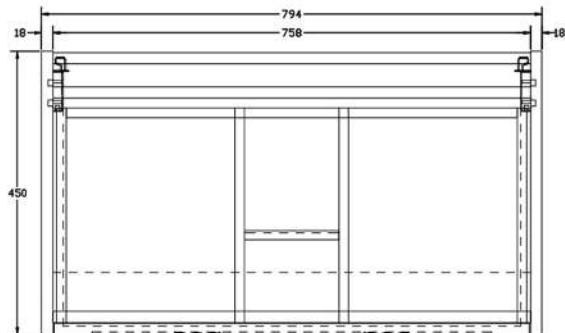

Product Dimensions

The information contained on this page was correct at date of issue. Fitting dimensions are provided as a guide only. Some variation may occur due to manufacturing tolerances. We pursue a policy of continuing improvement in design and performance of our products and so reserve the right to change specifications without prior notice. All sizes are listed as accurate as possible however they can vary slightly. Please allow a variant of approx 10-20mm on certain products.

Maple 800mm Wall Hung Vanity Unit

- Modern pink finish.
- Soft close drawers.
- Brushed brass handles.
- CE approved.
- Matching wall hung column available.

Product Dimensions

The information contained on this page was correct at date of issue. Fitting dimensions are provided as a guide only. Some variation may occur due to manufacturing tolerances. We pursue a policy of continuing improvement in design and performance of our products and so reserve the right to change specifications without prior notice. All sizes are listed as accurate as possible however they can vary slightly. Please allow a variant of approx 10-20mm on certain products.

Maple 1200mm Wall Hung Vanity Unit

- Modern pink finish.
- Soft close drawers.
- Brushed brass handles.
- CE approved.
- Matching wall hung column available.

Product Dimensions

The information contained on this page was correct at date of issue. Fitting dimensions are provided as a guide only. Some variation may occur due to manufacturing tolerances. We pursue a policy of continuing improvement in design and performance of our products and so reserve the right to change specifications without prior notice. All sizes are listed as accurate as possible however they can vary slightly. Please allow a variant of approx 10-20mm on certain products.