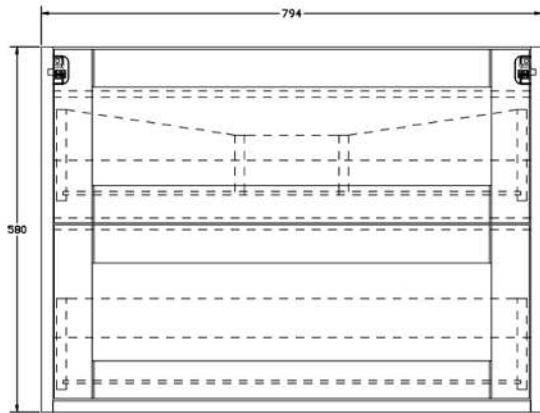

Product Dimensions

The information contained on this page was correct at date of issue. Fitting dimensions are provided as a guide only. Some variation may occur due to manufacturing tolerances. We pursue a policy of continuing improvement in design and performance of our products and so reserve the right to change specifications without prior notice. All sizes are listed as accurate as possible however they can vary slightly. Please allow a variant of approx 10-20mm on certain products.

Maple 800mm Wall Hung Vanity Unit

- Modern pink finish.
- Soft close drawers.
- Brushed brass handles.
- CE approved.
- Matching wall hung column available.

Product Dimensions

The information contained on this page was correct at date of issue. Fitting dimensions are provided as a guide only. Some variation may occur due to manufacturing tolerances. We pursue a policy of continuing improvement in design and performance of our products and so reserve the right to change specifications without prior notice. All sizes are listed as accurate as possible however they can vary slightly. Please allow a variant of approx 10-20mm on certain products.

Maple 1200mm Wall Hung Vanity Unit

- Modern pink finish.
- Soft close drawers.
- Brushed brass handles.
- CE approved.
- Matching wall hung column available.

Product Dimensions

The information contained on this page was correct at date of issue. Fitting dimensions are provided as a guide only. Some variation may occur due to manufacturing tolerances. We pursue a policy of continuing improvement in design and performance of our products and so reserve the right to change specifications without prior notice. All sizes are listed as accurate as possible however they can vary slightly. Please allow a variant of approx 10-20mm on certain products.