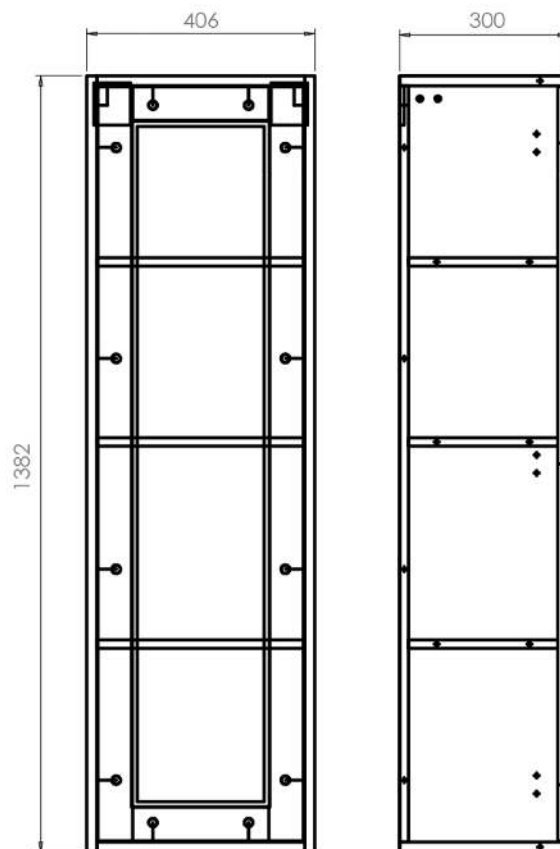

Product Dimensions

The information contained on this page was correct at date of issue. Fitting dimensions are provided as a guide only. Some variation may occur due to manufacturing tolerances. We pursue a policy of continuing improvement in design and performance of our products and so reserve the right to change specifications without prior notice. All sizes are listed as accurate as possible however they can vary slightly. Please allow a variant of approx 10-20mm on certain products.

Maple 1200mm Wall Hung Vanity Unit

- Modern pink finish.
- Soft close drawers.
- Brushed brass handles.
- CE approved.
- Matching wall hung column available.

Product Dimensions

The information contained on this page was correct at date of issue. Fitting dimensions are provided as a guide only. Some variation may occur due to manufacturing tolerances. We pursue a policy of continuing improvement in design and performance of our products and so reserve the right to change specifications without prior notice. All sizes are listed as accurate as possible however they can vary slightly. Please allow a variant of approx 10-20mm on certain products.

Maple Tall Boy Storage Wall Column

- Modern pink finish.
- Soft close doors.
- Brushed brass handles.
- CE approved.
- Matching wall hung vanity units available.

Product Dimensions

The information contained on this page was correct at date of issue. Fitting dimensions are provided as a guide only. Some variation may occur due to manufacturing tolerances. We pursue a policy of continuing improvement in design and performance of our products and so reserve the right to change specifications without prior notice. All sizes are listed as accurate as possible however they can vary slightly. Please allow a variant of approx 10-20mm on certain products.