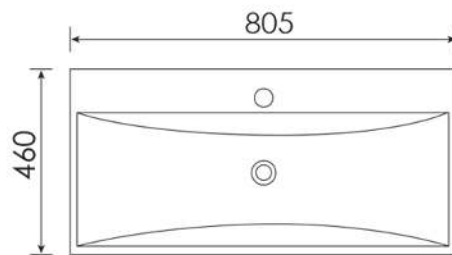

Product Dimensions

The information contained on this page was correct at date of issue. Fitting dimensions are provided as a guide only. Some variation may occur due to manufacturing tolerances. We pursue a policy of continuing improvement in design and performance of our products and so reserve the right to change specifications without prior notice. All sizes are listed as accurate as possible however they can vary slightly. Please allow a variant of approx 10-20mm on certain products.

Maple 800mm Wall Hung Vanity Unit

- Modern pink finish.
- Soft close drawers.
- Brushed brass handles.
- CE approved.
- Matching wall hung column available.

Product Dimensions

The information contained on this page was correct at date of issue. Fitting dimensions are provided as a guide only. Some variation may occur due to manufacturing tolerances. We pursue a policy of continuing improvement in design and performance of our products and so reserve the right to change specifications without prior notice. All sizes are listed as accurate as possible however they can vary slightly. Please allow a variant of approx 10-20mm on certain products.

Maple 1200mm Wall Hung Vanity Unit

- Modern pink finish.
- Soft close drawers.
- Brushed brass handles.
- CE approved.
- Matching wall hung column available.

Product Dimensions

The information contained on this page was correct at date of issue. Fitting dimensions are provided as a guide only. Some variation may occur due to manufacturing tolerances. We pursue a policy of continuing improvement in design and performance of our products and so reserve the right to change specifications without prior notice. All sizes are listed as accurate as possible however they can vary slightly. Please allow a variant of approx 10-20mm on certain products.