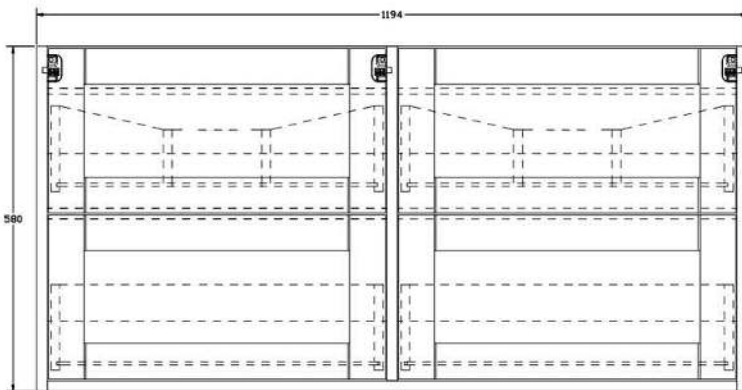

Product Dimensions

The information contained on this page was correct at date of issue. Fitting dimensions are provided as a guide only. Some variation may occur due to manufacturing tolerances. We pursue a policy of continuing improvement in design and performance of our products and so reserve the right to change specifications without prior notice. All sizes are listed as accurate as possible however they can vary slightly. Please allow a variant of approx 10-20mm on certain products.

Maple 800mm Wall Hung Vanity Unit

- Modern pink finish.
- Soft close drawers.
- Brushed brass handles.
- CE approved.
- Matching wall hung column available.

Product Dimensions

The information contained on this page was correct at date of issue. Fitting dimensions are provided as a guide only. Some variation may occur due to manufacturing tolerances. We pursue a policy of continuing improvement in design and performance of our products and so reserve the right to change specifications without prior notice. All sizes are listed as accurate as possible however they can vary slightly. Please allow a variant of approx 10-20mm on certain products.

Maple 1200mm Wall Hung Vanity Unit

- Modern pink finish.
- Soft close drawers.
- Brushed brass handles.
- CE approved.
- Matching wall hung column available.

Product Dimensions

The information contained on this page was correct at date of issue. Fitting dimensions are provided as a guide only. Some variation may occur due to manufacturing tolerances. We pursue a policy of continuing improvement in design and performance of our products and so reserve the right to change specifications without prior notice. All sizes are listed as accurate as possible however they can vary slightly. Please allow a variant of approx 10-20mm on certain products.