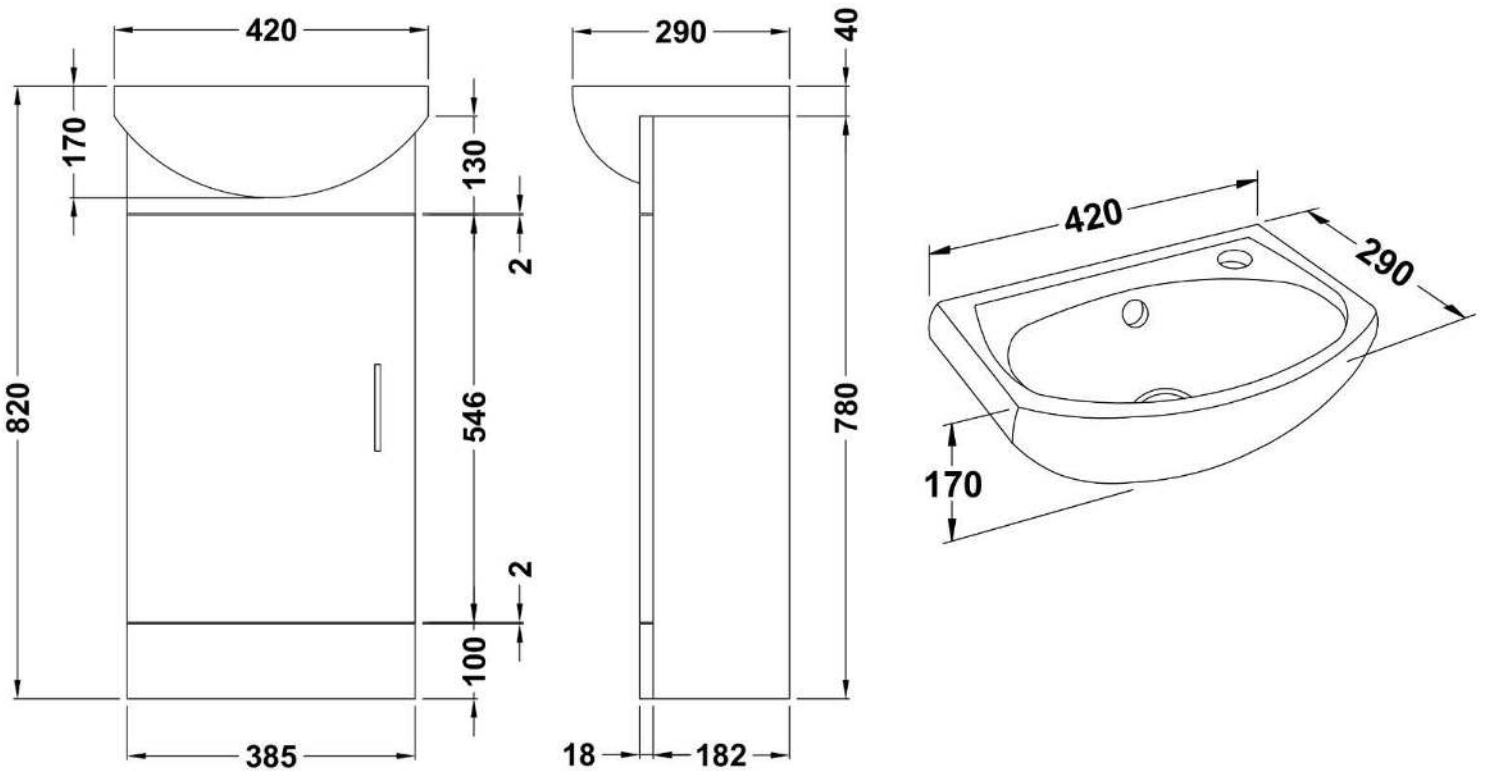

Atti
Innovational Bathrooms

MONACO
Bathroom Furniture

www.attibathrooms.com

Monaco 450mm Floorstanding Vanity Unit

- Gloss White finish.
- Square design with bevelled edging.
- Single tap-hole vitreous china basin and chrome handles.
- Soft close drawers.
- CE approved.

Product Dimensions

The information contained on this page was correct at date of issue. Fitting dimensions are provided as a guide only. Some variation may occur due to manufacturing tolerances. We pursue a policy of continuing improvement in design and performance of our products and so reserve the right to change specifications without prior notice. All sizes are listed as accurate as possible however they can vary slightly. Please allow a variant of approx 10-20mm on certain products.

Monaco 550mm Floorstanding Vanity Unit

- Gloss White finish.
- Square design with bevelled edging.
- Single tap-hole vitreous china basin and chrome handles.
- Soft close drawers.
- CE approved.

Product Dimensions

The information contained on this page was correct at date of issue. Fitting dimensions are provided as a guide only. Some variation may occur due to manufacturing tolerances. We pursue a policy of continuing improvement in design and performance of our products and so reserve the right to change specifications without prior notice. All sizes are listed as accurate as possible however they can vary slightly. Please allow a variant of approx 10-20mm on certain products.