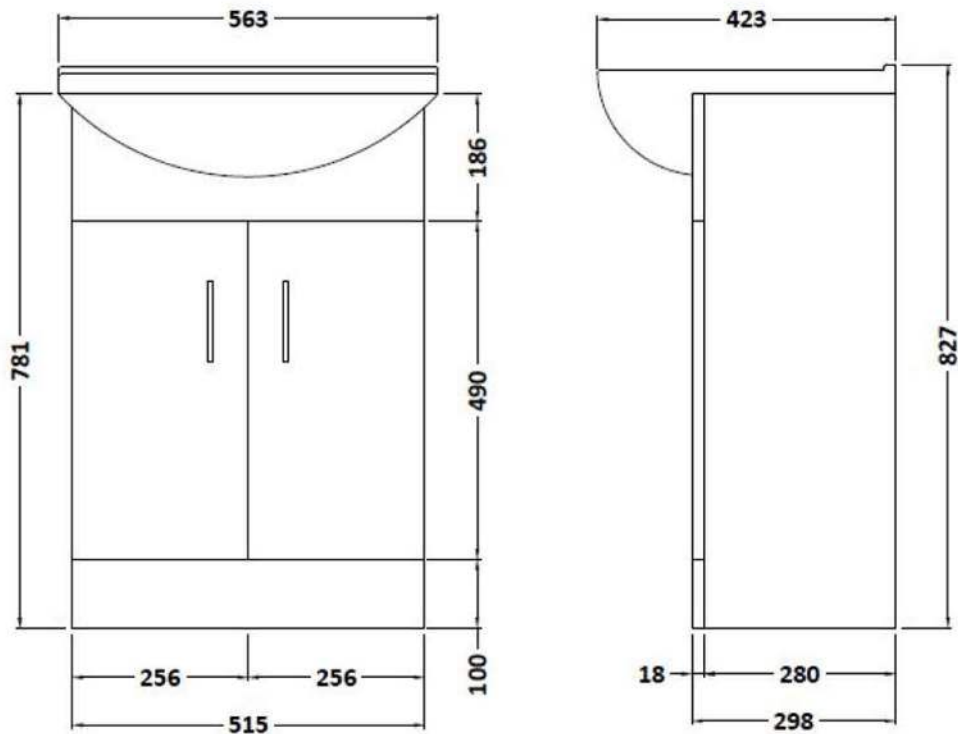

Product Dimensions

The information contained on this page was correct at date of issue. Fitting dimensions are provided as a guide only. Some variation may occur due to manufacturing tolerances. We pursue a policy of continuing improvement in design and performance of our products and so reserve the right to change specifications without prior notice. All sizes are listed as accurate as possible however they can vary slightly. Please allow a variant of approx 10-20mm on certain products.

Monaco 550mm Floorstanding Vanity Unit

- Gloss White finish.
- Square design with bevelled edging.
- Single tap-hole vitreous china basin and chrome handles.
- Soft close drawers.
- CE approved.

Product Dimensions

The information contained on this page was correct at date of issue. Fitting dimensions are provided as a guide only. Some variation may occur due to manufacturing tolerances. We pursue a policy of continuing improvement in design and performance of our products and so reserve the right to change specifications without prior notice. All sizes are listed as accurate as possible however they can vary slightly. Please allow a variant of approx 10-20mm on certain products.