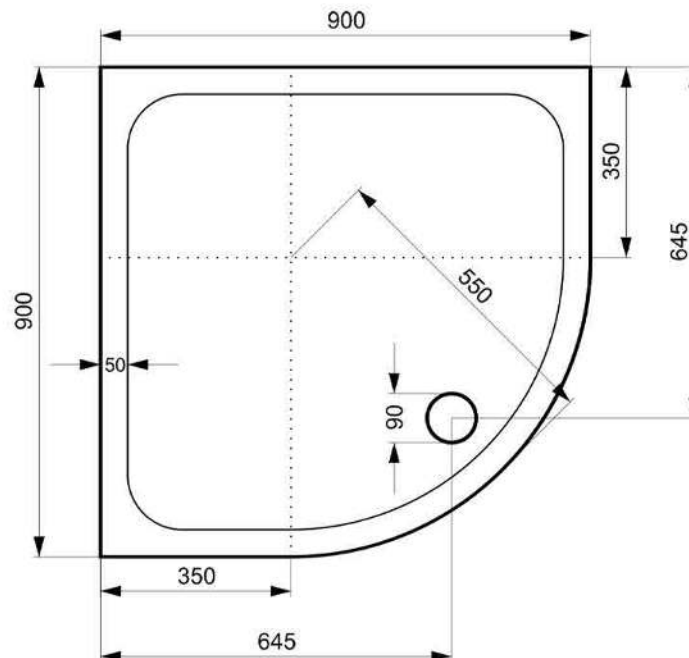

### Product Dimensions

Product Code	A	B	C
ATPSTR1480	1400mm	800mm	700mm
ATPSTR1490	1400mm	900mm	700mm
ATPSTR1580	1500mm	800mm	750mm
ATPSTR1590	1500mm	900mm	750mm
ATPSTR1780	1700mm	800mm	850mm
ATPSTR1790	1700mm	900mm	850mm

**Purestone Slimline Shower Trays**

- Slimline 35mm height.
- ABS capped stone resin.
- Optional riser leg and panel pack.
- CE CERT: BS EN 14527 - Class 1 Shower Tray

**Product Dimensions**

Product Code	A	B	C
ATPSTR9076	900mm	760mm	150mm
ATPSTR9080	900mm	800mm	150mm
ATPSTR1080	1000mm	800mm	150mm
ATPSTR1090	1000mm	900mm	150mm
ATPSTR1180	1100mm	800mm	150mm
ATPSTR1190	1100mm	900mm	150mm
ATPSTR1280	1200mm	800mm	150mm
ATPSTR1290	1200mm	900mm	150mm

The information contained on this page was correct at date of issue. Fitting dimensions are provided as a guide only. Some variation may occur due to manufacturing tolerances. We pursue a policy of continuing improvement in design and performance of our products and so reserve the right to change specifications without prior notice. All sizes are listed as accurate as possible however they can vary slightly. Please allow a variant of approx 10-20mm on certain products.

**Purestone 900mm Quadrant Slimline Shower Tray**

- Slimline 35mm height.
- ABS capped stone resin.
- Optional riser leg and panel pack.
- CE CERT: BS EN 14527 - Class 1 Shower Tray

**Product Dimensions**