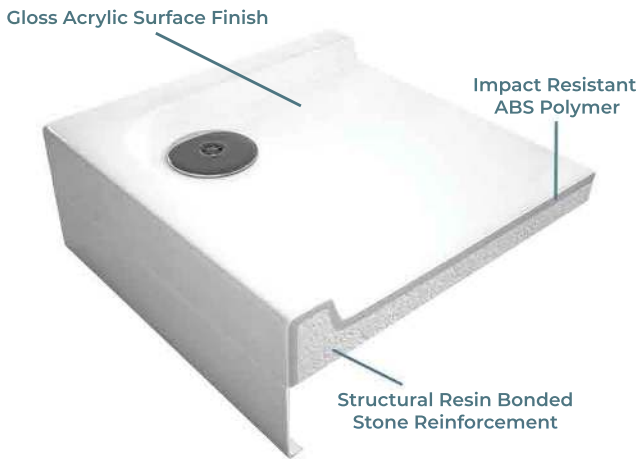

Purestone Slimline Shower Trays

- Slimline 35mm height.
- ABS capped stone resin.
- Optional riser leg and panel pack.
- CE CERT: BS EN 14527 - Class 1 Shower Tray

Product Dimensions