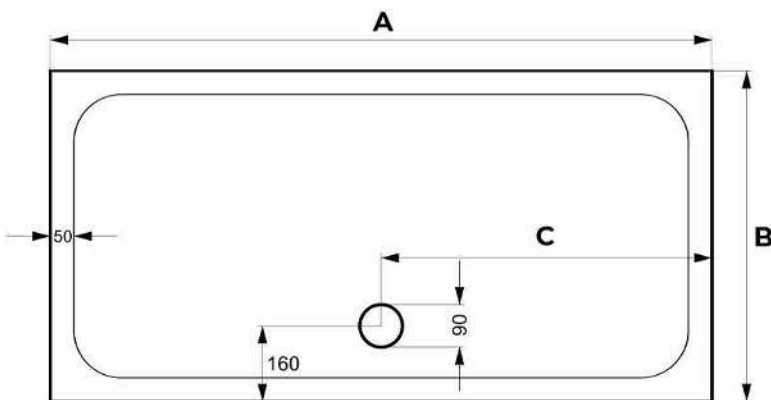

### Product Dimensions

Product Code	A	B	C
ATPSTR1480	1400mm	800mm	700mm
ATPSTR1490	1400mm	900mm	700mm
ATPSTR1580	1500mm	800mm	750mm
ATPSTR1590	1500mm	900mm	750mm
ATPSTR1780	1700mm	800mm	850mm
ATPSTR1790	1700mm	900mm	850mm

**Purestone Slimline Shower Trays**

- Slimline 35mm height.
- ABS capped stone resin.
- Optional riser leg and panel pack.
- CE CERT: BS EN 14527 - Class 1 Shower Tray

**Product Dimensions**

Product Code	A	B	C
ATPSTR9076	900mm	760mm	150mm
ATPSTR9080	900mm	800mm	150mm
ATPSTR1080	1000mm	800mm	150mm
ATPSTR1090	1000mm	900mm	150mm
ATPSTR1180	1100mm	800mm	150mm
ATPSTR1190	1100mm	900mm	150mm
ATPSTR1280	1200mm	800mm	150mm
ATPSTR1290	1200mm	900mm	150mm

**Purestone 900mm Quadrant Slimline Shower Tray**

- Slimline 35mm height.
- ABS capped stone resin.
- Optional riser leg and panel pack.
- CE CERT: BS EN 14527 - Class 1 Shower Tray

**Product Dimensions**

### Product Dimensions

Product Code	A	B	C
ATPSTS7676	760mm	760mm	150mm
ATPSTS8080	800mm	800mm	150mm
ATPSTS9090	900mm	900mm	150mm
ATPSTS1010	1000mm	1000mm	150mm

The information contained on this page was correct at date of issue. Fitting dimensions are provided as a guide only. Some variation may occur due to manufacturing tolerances. We pursue a policy of continuing improvement in design and performance of our products and so reserve the right to change specifications without prior notice. All sizes are listed as accurate as possible however they can vary slightly. Please allow a variant of approx 10-20mm on certain products.