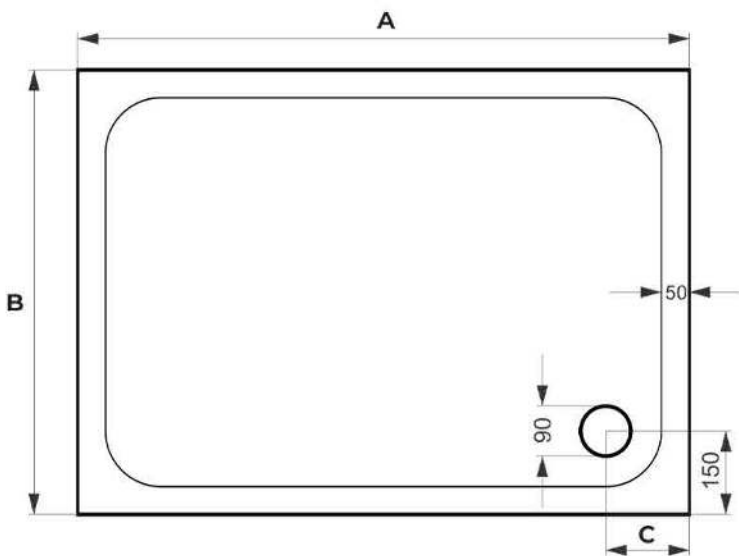

## Purestone Slimline Shower Trays

- Slimline 35mm height.
- ABS capped stone resin.
- Optional riser leg and panel pack.
- CE CERT: BS EN 14527 - Class 1 Shower Tray

### Product Dimensions

Product Code	A	B	C
ATPSTR1480	1400mm	800mm	700mm
ATPSTR1490	1400mm	900mm	700mm
ATPSTR1580	1500mm	800mm	750mm
ATPSTR1590	1500mm	900mm	750mm
ATPSTR1780	1700mm	800mm	850mm
ATPSTR1790	1700mm	900mm	850mm

**Purestone Slimline Shower Trays**

- Slimline 35mm height.
- ABS capped stone resin.
- Optional riser leg and panel pack.
- CE CERT: BS EN 14527 - Class 1 Shower Tray

**Product Dimensions**

Product Code	A	B	C
ATPSTR9076	900mm	760mm	150mm
ATPSTR9080	900mm	800mm	150mm
ATPSTR1080	1000mm	800mm	150mm
ATPSTR1090	1000mm	900mm	150mm
ATPSTR1180	1100mm	800mm	150mm
ATPSTR1190	1100mm	900mm	150mm
ATPSTR1280	1200mm	800mm	150mm
ATPSTR1290	1200mm	900mm	150mm

### Product Dimensions

Product Code	A	B	C
ATPSTS7676	760mm	760mm	150mm
ATPSTS8080	800mm	800mm	150mm
ATPSTS9090	900mm	900mm	150mm
ATPSTS1010	1000mm	1000mm	150mm

The information contained on this page was correct at date of issue. Fitting dimensions are provided as a guide only. Some variation may occur due to manufacturing tolerances. We pursue a policy of continuing improvement in design and performance of our products and so reserve the right to change specifications without prior notice. All sizes are listed as accurate as possible however they can vary slightly. Please allow a variant of approx 10-20mm on certain products.