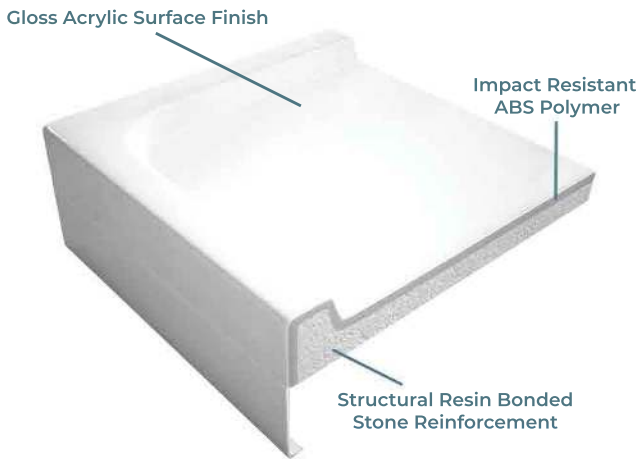

Purestone Quadrant Slimline Shower Trays

- Slimline 35mm height.
- ABS capped stone resin.
- Optional riser leg and panel pack.
- CE CERT: BS EN 14527 - Class 1 Shower Tray

Product Dimensions