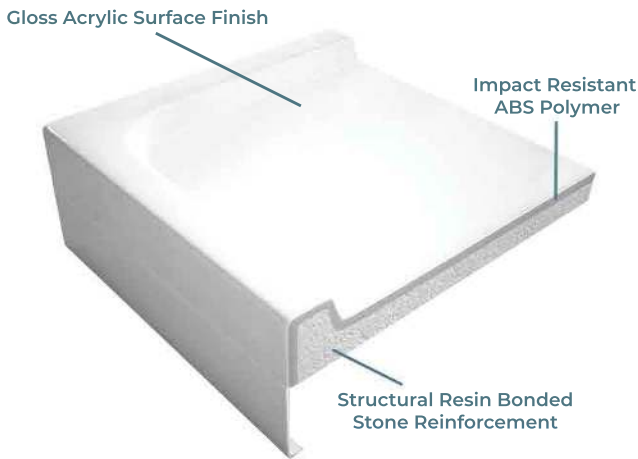

Purestone 900mm Quadrant Slimline Shower Tray

- Slimline 35mm height.
- ABS capped stone resin.
- Optional riser leg and panel pack.
- CE CERT: BS EN 14527 - Class 1 Shower Tray