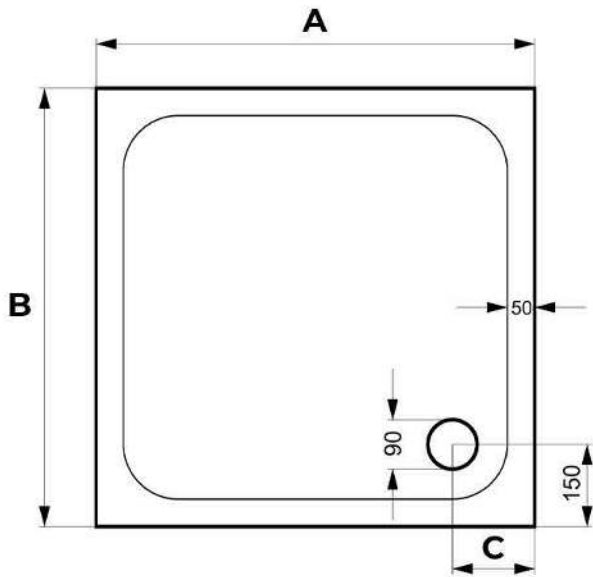

The information contained on this page was correct at date of issue. Fitting dimensions are provided as a guide only. Some variation may occur due to manufacturing tolerances. We pursue a policy of continuing improvement in design and performance of our products and so reserve the right to change specifications without prior notice. All sizes are listed as accurate as possible however they can vary slightly. Please allow a variant of approx 10-20mm on certain products.

**Purestone Quadrant Slimline Shower Trays**

- Slimline 35mm height.
- ABS capped stone resin.
- Optional riser leg and panel pack.
- CE CERT: BS EN 14527 - Class 1 Shower Tray

**Product Dimensions**

The information contained on this page was correct at date of issue. Fitting dimensions are provided as a guide only. Some variation may occur due to manufacturing tolerances. We pursue a policy of continuing improvement in design and performance of our products and so reserve the right to change specifications without prior notice. All sizes are listed as accurate as possible however they can vary slightly. Please allow a variant of approx 10-20mm on certain products.

### Product Dimensions

Product Code	A	B	C
ATPSTS7676	760mm	760mm	150mm
ATPSTS8080	800mm	800mm	150mm
ATPSTS9090	900mm	900mm	150mm
ATPSTS1010	1000mm	1000mm	150mm

The information contained on this page was correct at date of issue. Fitting dimensions are provided as a guide only. Some variation may occur due to manufacturing tolerances. We pursue a policy of continuing improvement in design and performance of our products and so reserve the right to change specifications without prior notice. All sizes are listed as accurate as possible however they can vary slightly. Please allow a variant of approx 10-20mm on certain products.