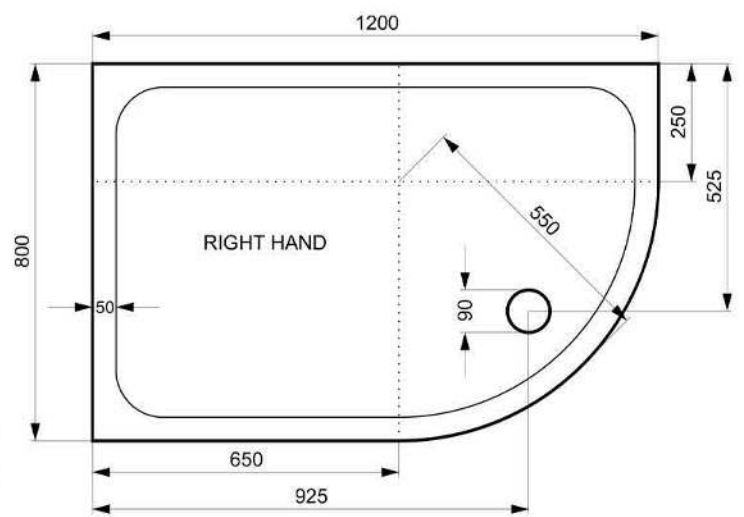

The information contained on this page was correct at date of issue. Fitting dimensions are provided as a guide only. Some variation may occur due to manufacturing tolerances. We pursue a policy of continuing improvement in design and performance of our products and so reserve the right to change specifications without prior notice. All sizes are listed as accurate as possible however they can vary slightly. Please allow a variant of approx 10-20mm on certain products.