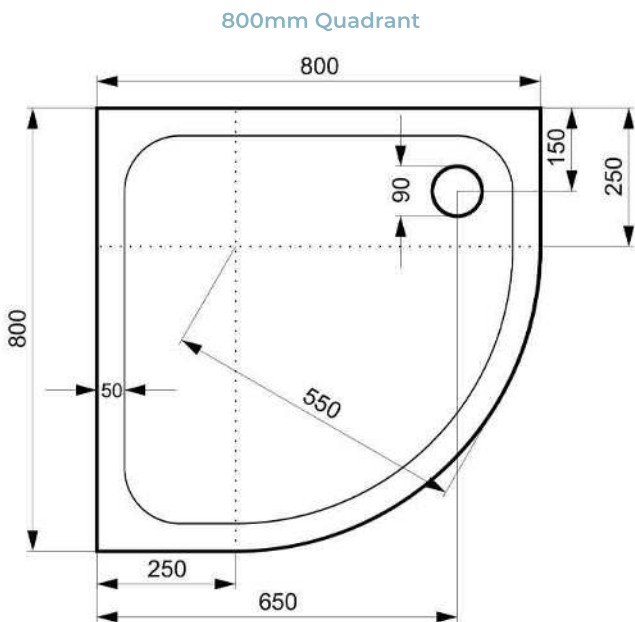

The information contained on this page was correct at date of issue. Fitting dimensions are provided as a guide only. Some variation may occur due to manufacturing tolerances. We pursue a policy of continuing improvement in design and performance of our products and so reserve the right to change specifications without prior notice. All sizes are listed as accurate as possible however they can vary slightly. Please allow a variant of approx 10-20mm on certain products.