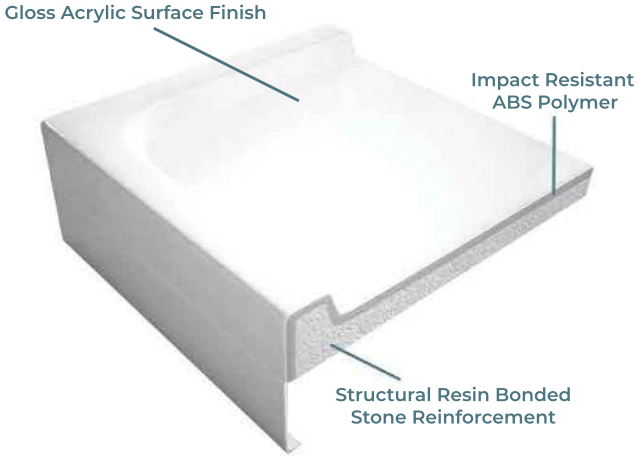

Showering

Purestone Square Slimline Shower Trays

- Slimline 35mm height.
- ABS capped stone resin.
- Optional riser leg and panel pack.
- CE CERT: BS EN 14527 - Class 1 Shower Tray

Product Dimensions