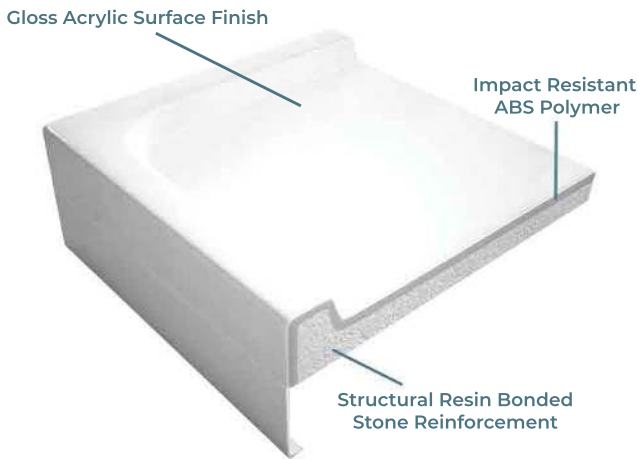

# PURESTONE

Slimline Shower Trays

[www.attibathrooms.com](http://www.attibathrooms.com)

## Purestone Slimline Shower Trays

- Slimline 35mm height.
- ABS capped stone resin.
- Optional riser leg and panel pack.
- CE CERT: BS EN 14527 - Class 1 Shower Tray