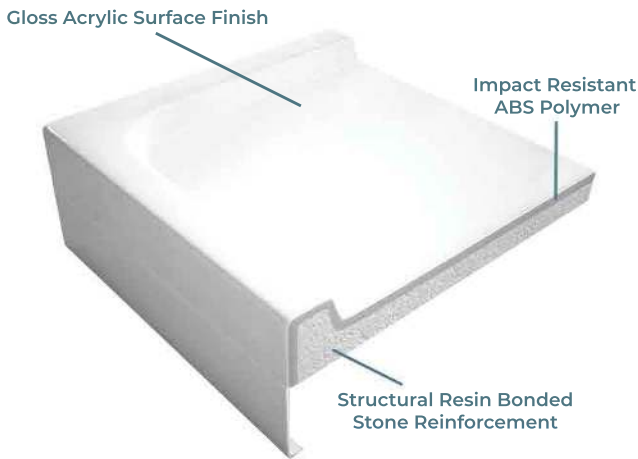

Purestone Offset Quadrant Slimline Shower Tray

- Slimline 35mm height.
- ABS capped stone resin.
- Optional riser leg and panel pack.
- CE CERT: BS EN 14527 - Class 1 Shower Tray

Product Dimensions