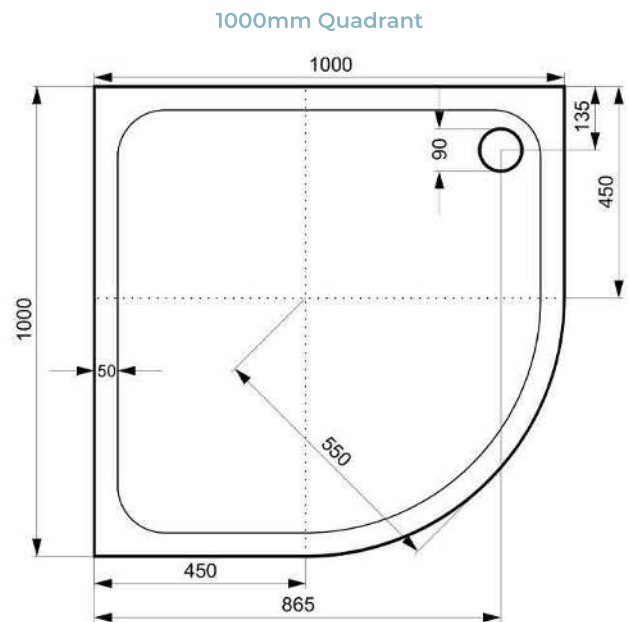

The information contained on this page was correct at date of issue. Fitting dimensions are provided as a guide only. Some variation may occur due to manufacturing tolerances. We pursue a policy of continuing improvement in design and performance of our products and so reserve the right to change specifications without prior notice. All sizes are listed as accurate as possible however they can vary slightly. Please allow a variant of approx 10-20mm on certain products.