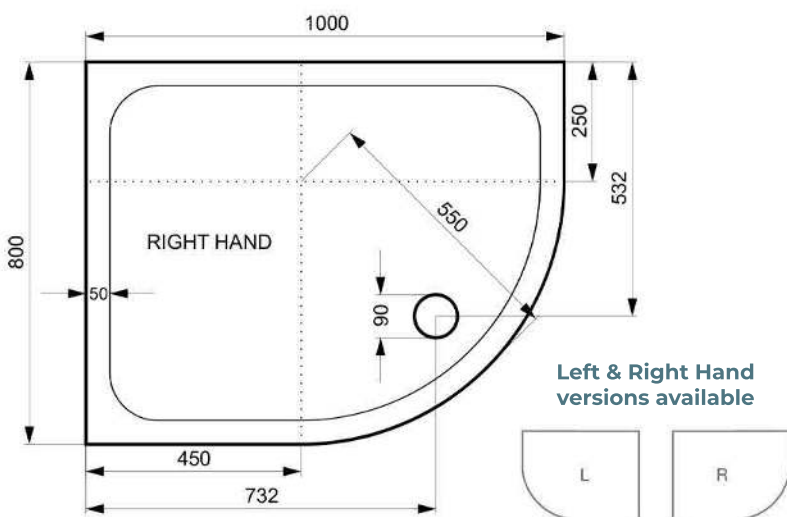

The information contained on this page was correct at date of issue. Fitting dimensions are provided as a guide only. Some variation may occur due to manufacturing tolerances. We pursue a policy of continuing improvement in design and performance of our products and so reserve the right to change specifications without prior notice. All sizes are listed as accurate as possible however they can vary slightly. Please allow a variant of approx 10-20mm on certain products.